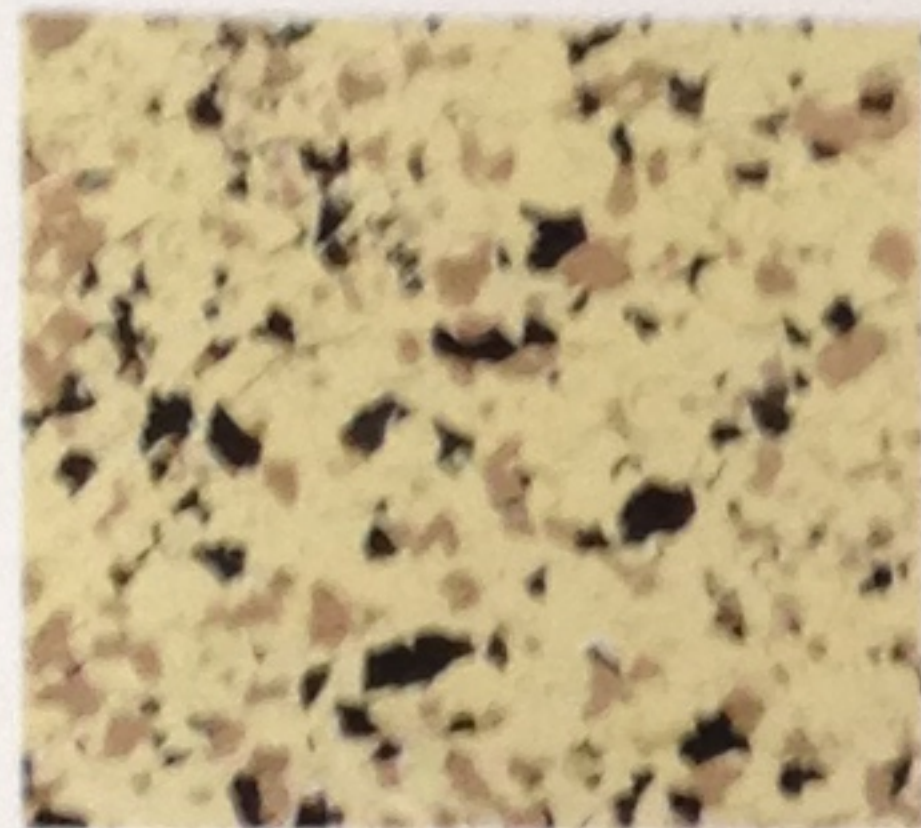

## PAINT CHIP COLOR CHART

System #1  
25 Red, 25 White,  
25 Charcoal  
25 Black

System #2  
50 Primary Blue,  
25 Charcoal, 25 White,  
25 Black

System #3  
25 Black, 25 White,  
25 Charcoal,  
25 Latte

System #4  
25 Gladiola, 25 White,  
25 Latte, 25 Cream

System #5  
50 White, 50 Charcoal,  
25 Black

System #7  
50 Gladiola, 25 Black,  
25 White

System #8A  
80 Cream  
20 Latte  
10 Black

System #9  
75 White, 25 Primary  
Blue, 25 Black,  
25 Charcoal

System #10  
50 Black  
50 Primary Blue

System #11  
25 Cream, 25 White,  
25 Hunter Green

System #12  
50 Black  
50 White

System #13  
25 Hunter Green,  
25 Black, 25 White,  
25 Charcoal

### ALSO AVAILABLE BUT NOT SHOWN ABOVE: WHITE

\*\*NOTE: COLORS ARE COMPUTER GENERATED AND MAY VARY GREATLY FROM ACTUAL COLOR. CONTACT US FOR PHYSICAL SAMPLES.